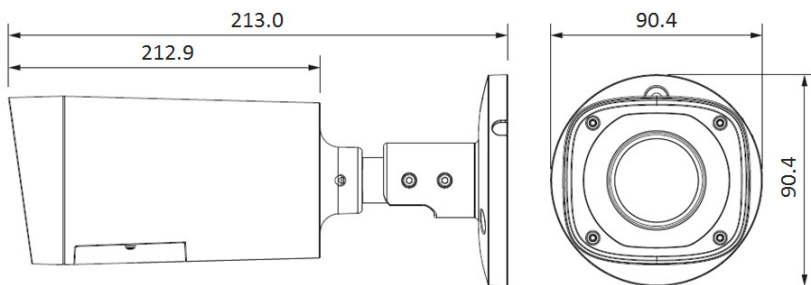

Appearance

*Refer to DVR spec sheet for recording frame rate limitation

Important

- Safety Precaution: Carefully read the operating instruction manual before using this product.

- All pictures are simulated.
- Weights and dimensions are approximate.
- Specifications are subject to change without notice.
- These products may be subject to export control regulations.

DISTRIBUTED BY:

Lintas Sarana Telekomunikasi
Jl. Salih Jikun No.15 Perigi, Pondok Aren, Tangerang
Telp. 021 22210366 WA: 0812-8988-3330
www.linstel.co.id